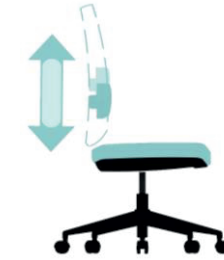

LUMBAR HD OFFICE CHAIR

BIFMA

International authority certification

+

Experience ergonomics

NEW
PRODUCT

OUTSTANDING FEATURES

- Wire control multi-function mechanism with 4 tilt position
- SHS Class 4 gas lift (Top Class in the world)
- High adjustable headrest
- Sliding seat
- Height adjustable big lumbar support
- Molded foam for seat
- Height adjustable arms
- 350 nylon base
- 60mm BIFMA strong nylon castor

seat height adjustment

Height adjustable arms

Headrest height adjustment

360-degree seat rotation

Arms-width adjustment

Sliding seat

Backrest can be tilted and locked at 4 positions

lumbar support height adjustment

TYPE **GT-01**

GT series of high elastic mesh

Ergonomics, can maintain the mesh pattern without being deformed

INTEK
OFFICE

SVHC

According to the specified scope and evaluation screening, the test results of SVHC are <math><0.1\%</math>(w/w)-- **PASS**

Sliding seat

The seat can slide according to the user's habits

Neck-rest height adjustment

The neck-rest is designed according to the bone line of the human beings neck. It can support the neck and relieve the pressure on the neck no matter if user is in the position of working or resting. The neck-rest is made of high elastic mesh and nylon frame. It's air-allowed.